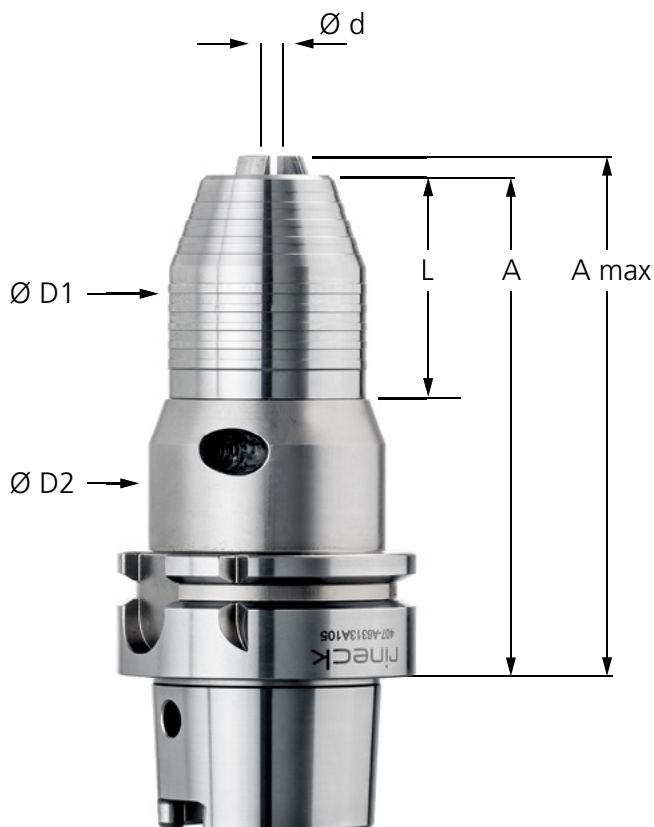

HSK A40 - A100

für Rechts- und Linkslauf
for clockwise
and anti clockwise rotation

Per rotazione oraria
ed anti-oraria

69893-1

Bestell-Nr.	HSK	Spannbereich Ø d	A	A max	Ø D1	Ø D2	L
order number Codice articolo		clamping range Campo di serraggio					
407 - A4008A95	A40	0,5 - 8,0	95,0	97,5	34,5	45,0	40,0
407 - A5008A100	A50	0,5 - 8,0	100,0	102,5	34,5	45,0	40,0
407 - A5013A110	A50	1,0 - 13,0	110,0	119,0	42,0	50,0	47,0
407 - A5016A110	A50	2,5 - 16,0	110,0	121,0	49,0	50,0	50,0
407 - A6308A92	A63	0,5 - 8,0	92,0	94,5	34,5	45,0	40,0
407 - A6313A105	A63	1,0 - 13,0	105,0	114,0	42,0	50,0	47,0
407 - A6313A160	A63	1,0 - 13,0	160,0	169,0	42,0	50,0	47,0
407 - A6316A105	A63	2,5 - 16,0	105,0	116,0	49,0	50,0	50,0
407 - A8013A105	A80	1,0 - 13,0	105,0	114,0	42,0	50,0	47,0
407 - A8016A105	A80	2,5 - 16,0	105,0	116,0	49,0	50,0	50,0
407 - A10013A110	A100	1,0 - 13,0	110,0	119,0	42,0	50,0	47,0
407 - A10016A110	A100	2,5 - 16,0	110,0	121,0	49,0	50,0	50,0