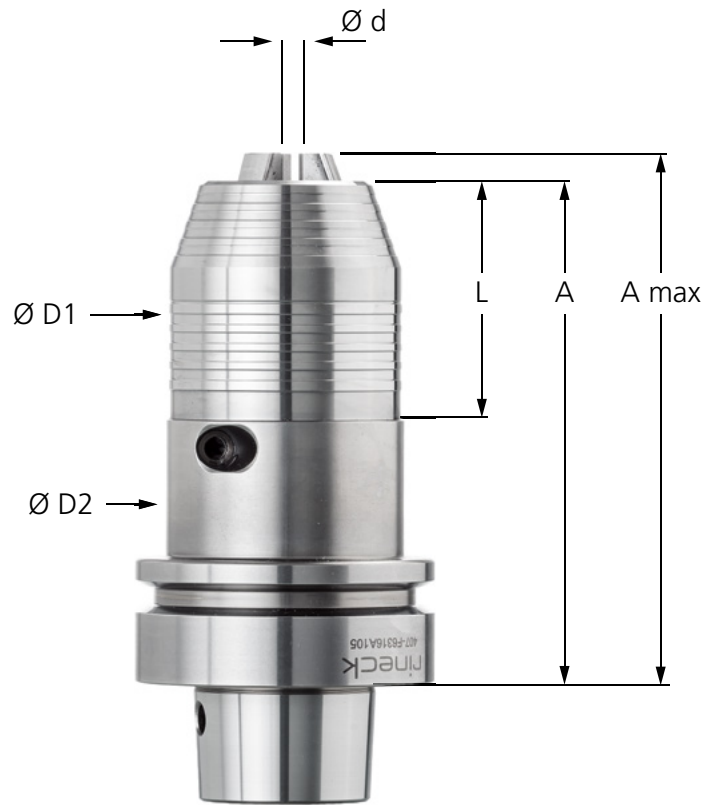

HSK
F40 - F63

für Rechts- und Linkslauf
for clockwise
and anti clockwise rotation
Per rotazione oraria
ed anti-oraria

69893-6

Bestell-Nr.	HSK	Spannbereich Ø d	A	A max	Ø D1	Ø D2	L
order number Codice articolo		clamping range Campo di serraggio					
407 - F4008A95	F40	0,5 - 8,0	95,0	97,5	34,5	45,0	40,0
407 - F5008A100	F50	0,5 - 8,0	100,0	102,5	34,5	45,0	40,0
407 - F5013A110	F50	1,0 - 13,0	110,0	119,0	42,0	50,0	47,0
407 - F5016A110	F50	2,5 - 16,0	110,0	121,0	49,0	50,0	50,0
407 - F6313A105	F63	1,0 - 13,0	105,0	114,0	42,0	50,0	47,0
407 - F6316A105	F63	2,5 - 16,0	105,0	116,0	49,0	50,0	50,0