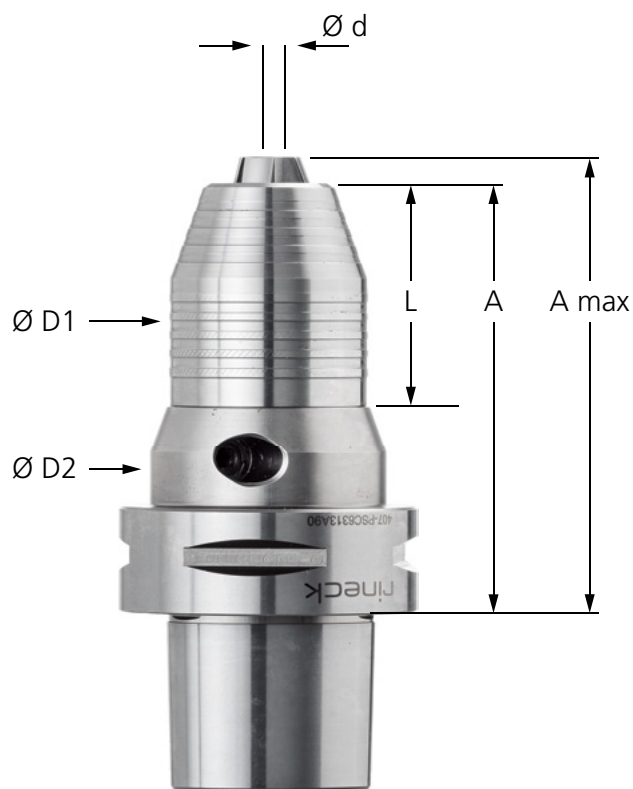

für Rechts- und Linkslauf  
for clockwise  
and anti clockwise rotation  
Per rotazione oraria  
ed anti-oraria

Bestell-Nr.	PSC	Spannbereich Ø d	A	A max	Ø D1	Ø D2	L
order number Codice articolo		clamping range Campo di serraggio					
407-PSC4008A80	40	0,5 - 8,0	80,0	82,5	34,5	45,0	40,0
407-PSC5008A80	50	0,5 - 8,0	80,0	82,5	34,5	45,0	40,0
407-PSC5013A90	50	1,0 - 13,0	90,0	99,0	42,0	50,0	47,0
407-PSC5016A90	50	2,5 - 16,0	90,0	101,0	49,0	50,0	50,0
407-PSC6308A85	63	0,5 - 8,0	85,0	87,5	34,5	45,0	40,0
407-PSC6313A95	63	1,0 - 13,0	95,0	104,0	42,0	50,0	47,0
407-PSC6316A95	63	2,5 - 16,0	95,0	106,0	49,0	50,0	50,0
407-PSC8013A100	80	1,0 - 13,0	100,0	109,0	42,0	50,0	47,0
407-PSC8016A100	80	2,5 - 16,0	100,0	111,0	49,0	50,0	50,0