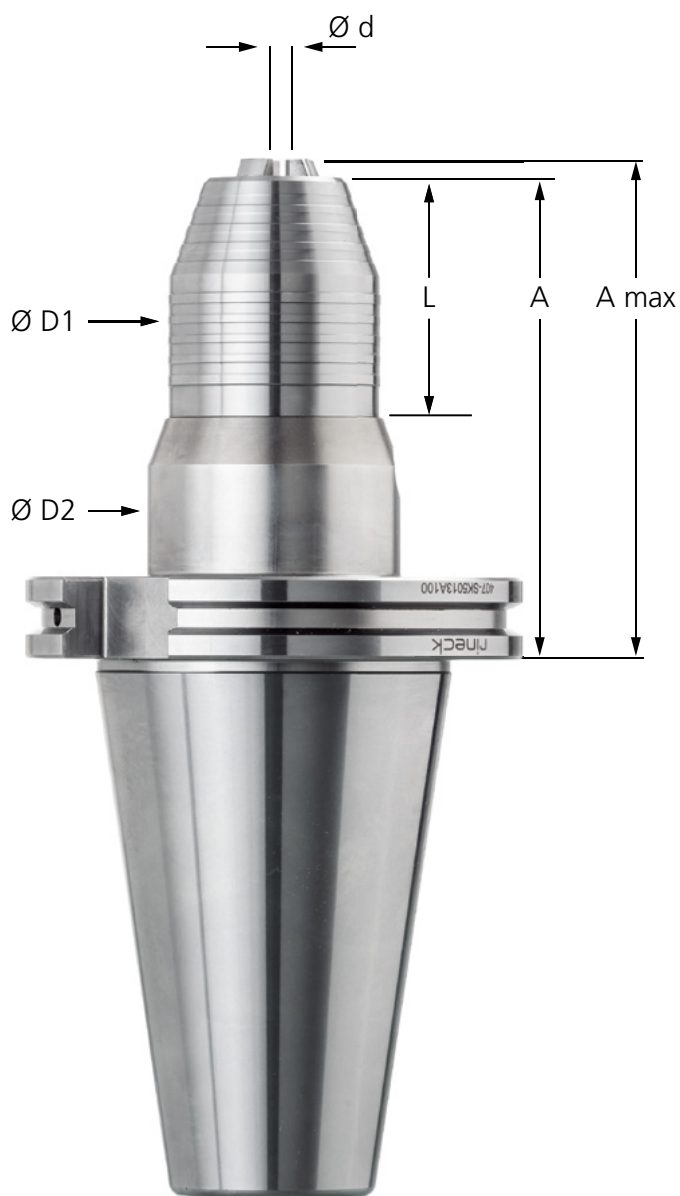

für Rechts- und Linkslauf

for clockwise
and anti clockwise rotation

Per rotazione oraria
ed anti-oraria

69871

G6,3
8.000
min⁻¹

Bestell-Nr.	SK	Spannbereich Ø d	A	A max	Ø D1	Ø D2	L
order number Codice articolo		clamping range Campo di serraggio					
407 - SK3008A80	30	0,5 - 8,0	80,0	82,5	34,5	45,0	40,0
407 - SK4008A80	40	0,5 - 8,0	80,0	82,5	34,5	45,0	40,0
407 - SK4013A87	40	1,0 - 13,0	87,0	96,0	42,0	50,0	47,0
407 - SK4013A160	40	1,0 - 13,0	160,0	169,0	42,0	50,0	47,0
407 - SK4016A87	40	1,0 - 13,0	87,0	98,0	49,0	50,0	50,0
407 - SK4016A160	40	2,5 - 16,0	160,0	171,0	49,0	50,0	50,0
407 - SK5013A100	50	1,0 - 13,0	100,0	109,0	42,0	50,0	47,0
407 - SK5016A100	50	2,5 - 16,0	100,0	111,0	49,0	50,0	50,0